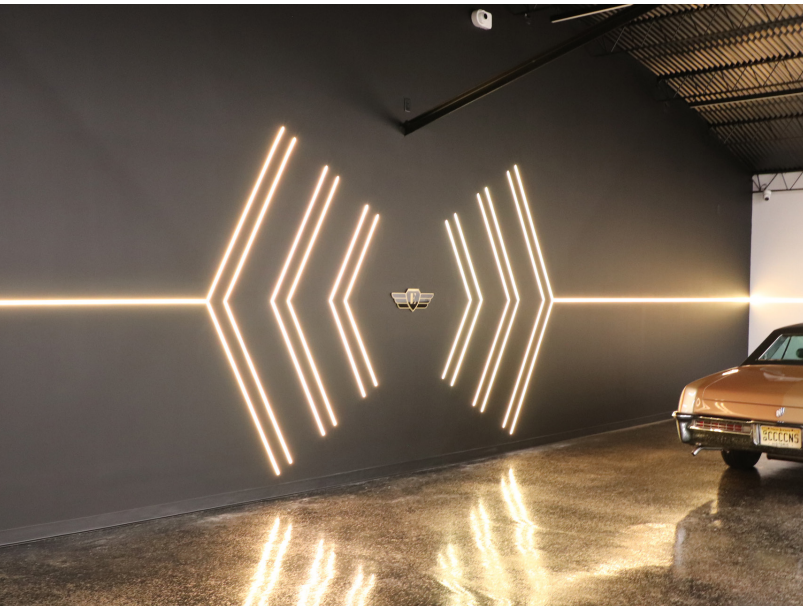

A Spectacular Showroom

Using Linear Light and Color

A PureEdge Lighting Case Study

Location: Evolution Auto Spa - Sea Girt, NJ

Lighting System: TruLine .5A

Rep Agency: Enterprise Lighting Sales

Evolution Auto Spa offers the car aficionado a list of services for their prized automobile such as interior and exterior detailing, paint repair, ceramic coating, and storage. The storage area was new construction... a blank canvas waiting for something spectacular. Lighting is a key element needed to showcase these beautiful cars. Adequate task lighting partnered with artistic modern lighting was requested. The client drew 'a napkin sketch' portraying lines and shapes and a request for our TruLine recessed 5/8" linear lighting system.

TruLine .5A BIY (build it yourself) in RGBW was specified to create this beautiful angled design on the wall. The client wanted this wall to be the focal point in the room, capturing everyone's attention. Along with an eye-catching linear design, color was chosen to set the stage for the cars on display. Color scenes were set to emulate everything from holidays to company branding. For this install, the angled lenses were cut onsite for a perfect fit.